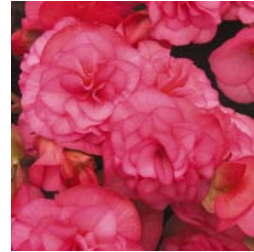

Begonia

Solenia

Partial shade to full sun

- Heat tolerant
- Height: 8"-12"

Light Pink

I'conia

STAND ALONE

Strong branching and mounding

- Great color range
- Height: 12"-14"

MISS

Full double blooms

- Cascading habits
- Height: 10"-12"

FIRST KISS

Sun and Shade

- Vibrant colors, upright
- Semi-double flowering
- Height: 12"-15"
  Spread: 12"-16"